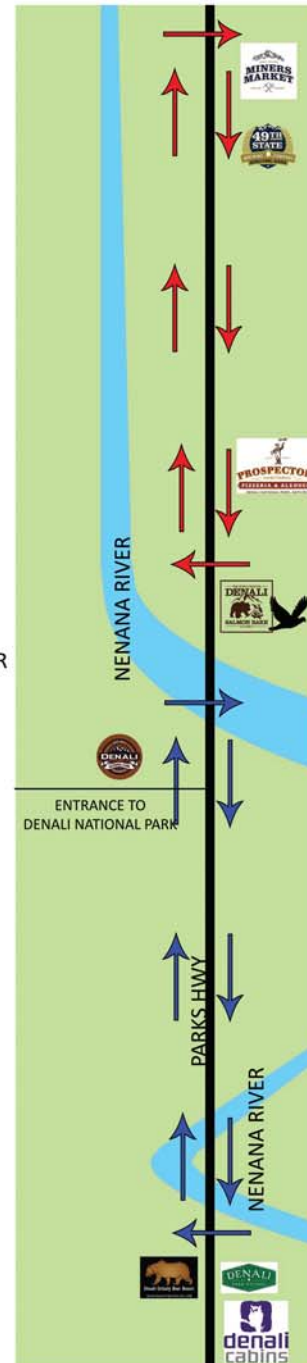

*After 7pm the Dine Denali Shuttle goes to the Murie Science and Learning Center

YES** = If you are on our shuttle and need to be dropped off at the train, we will take you there.

UPDATED JULY 16, 2017

DINE DENALI SHUTTLE MAP

NORTH LOOP

- MINERS MARKET @ MCKINLEY RV & CAMPGROUNDS
- 49TH STATE BREWING CO
- PROSPECTORS HISTORIC PIZZERIA & ALEHOUSE
- DENALI PARK SALMON BAKE
- DENALI CROW'S NEST CABINS AND THE OVERLOOK
- VISITORS CENTER OR MURIE SCIENCE AND LEARNING CENTER

SOUTH LOOP

- DENALI PARK SALMON BAKE
- GRIZZLY BEAR
- DENALI VILLAGE (ARAMARK)
- DENALI CABINS

ASK FOR A SCHEDULE AT ANY STOP OR DOWNLOAD THE FREE DENALI LIFE APP AND HAVE THE UP-TO-DATE SCHEDULE AT ALL TIMES